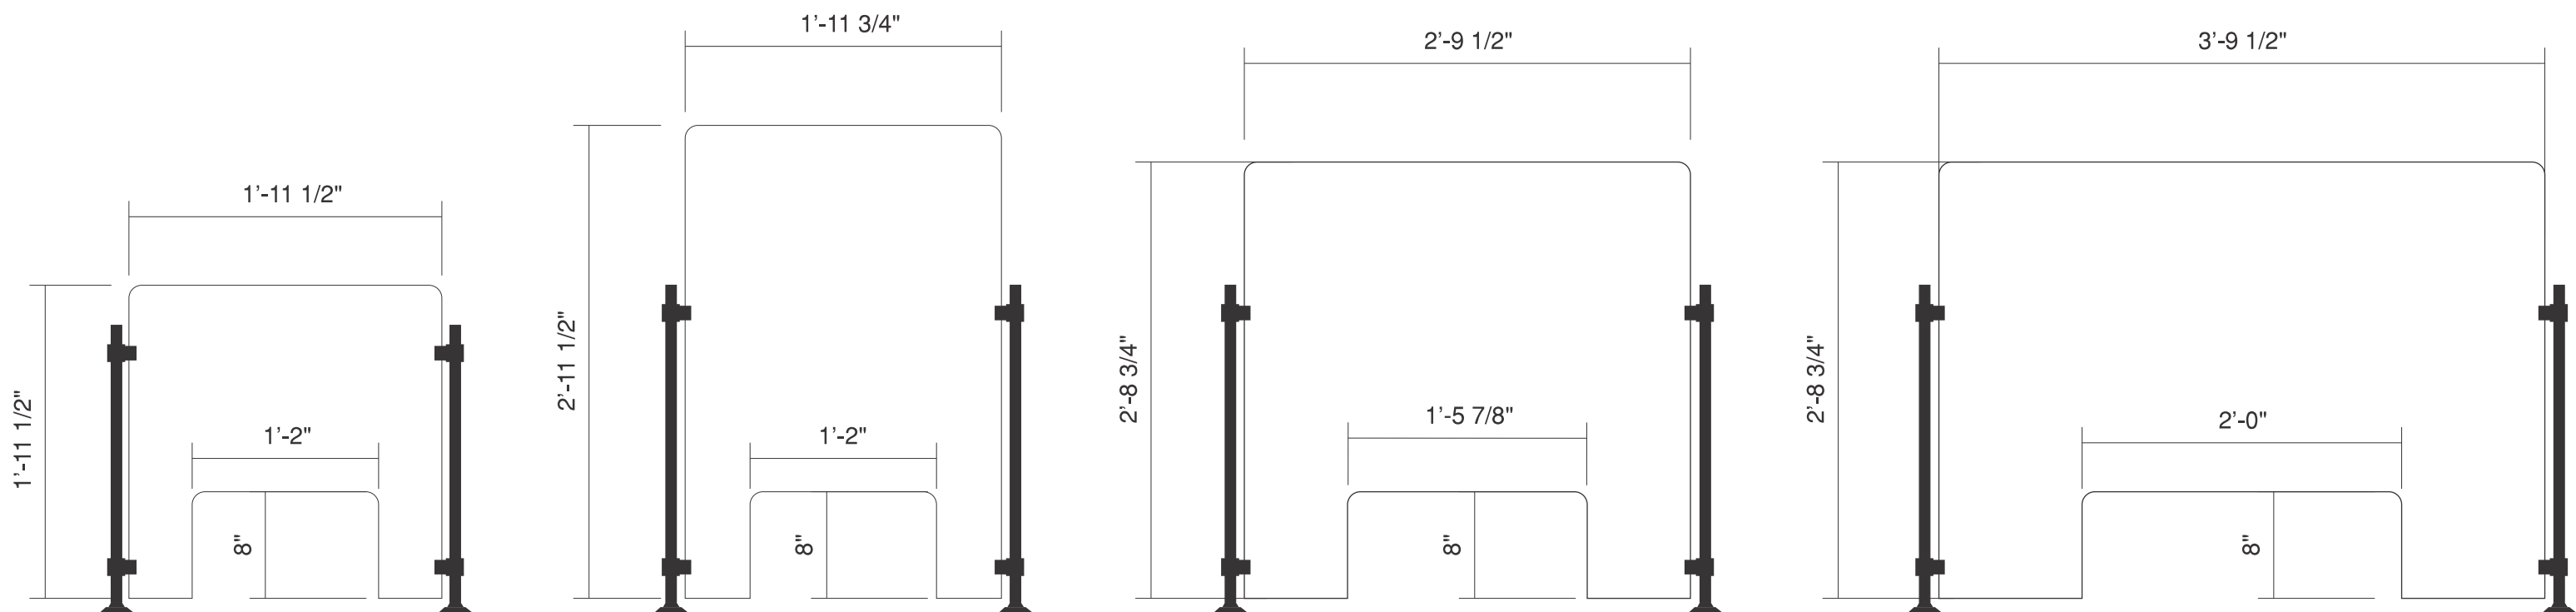

## Acrylic Barrier Specifications:

- 3/16" clear acrylic (scratch resistant)
- Radius corners & flame polished edges
- Comes standard with (2) 3/8" Diameter rods, (4) panel clamps & (2) bases (matte black or aluminum finish)
- Available with or without pass through hole
- Packaging & shipping additional

**SIZE A**

23-1/2" H x 23-1/2" W

**SIZE B**

35-1/2" H x 23-3/4" W

**SIZE C**

32-3/4" H x 33-1/2" W

**SIZE D**

32-3/4" H x 45-1/2" W